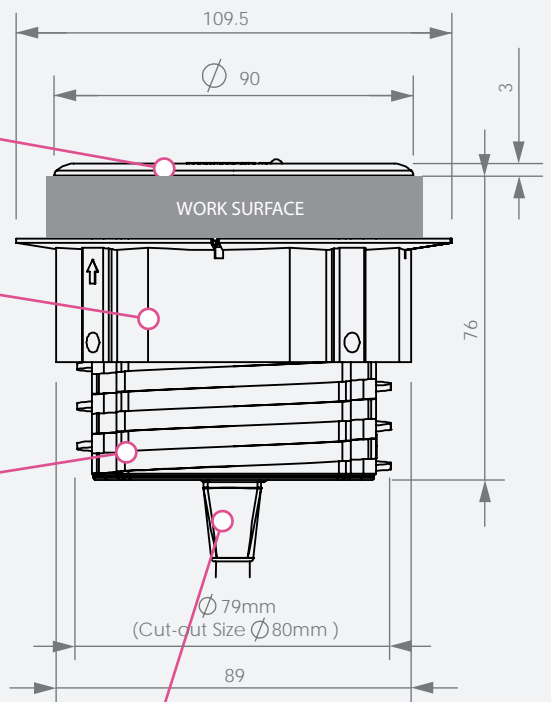

PUNTO

Office
Home

80mm Comms

The compact and elegant Punto 80mm Comms module eliminates the need for big and bulky desk surface data units.

PERIPHERAL OPTIONS

CHROME EFFECT BEZEL

The unit is fitted with a stylish Chrome Bezel for a neat and stylish finish.

ULTRA SLIM

The Punto sits almost flush with the work surface and takes up a minimal amount of space.

LOCKING RING

A locking ring secures the unit firmly in position, but also allows for easy removal for retrofitting or relocation.

LARGE BOLT THREAD

The desk collar has been engineered for strength with an easy-to-screw thread which aids in quick and easy installation of the unit.

CABLE STRAIN RELIEF

The strain relief is installed as a standard, and greatly reduces the stress on cables exiting the unit, resulting in a longer life span.