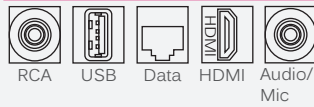

PUNTO

Office
Home

80mm Comms

The compact and elegant Punto 80mm Comms module eliminates the need for big and bulky desk surface data units.

PERIPHERAL OPTIONS

CHROME EFFECT BEZEL

The unit is fitted with a stylish Chrome Bezel for a neat and stylish finish.

AESTHETICS

Available in black, grey or white.

USB SMART CHARGER

The dual port USB smart charger can detect connected Apple®, Android® and Windows® mobile devices whilst providing fast charging. It supports sleep mode charging for most Apple® products and is compatible with USB 2.0 and 3.0 portable devices. A maximum, overall current of 2.1A is available for the dual USB ports.*

ULTRA SLIM

The Punto sits almost flush with the work surface and takes up a minimal amount of space.

LOCKING RING

A locking ring secures the unit firmly in position, but also allows for easy removal for retrofitting or relocation.