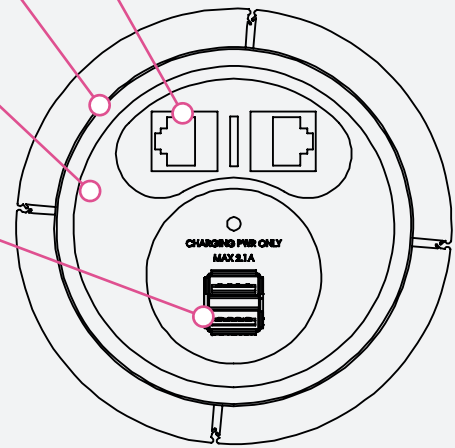

AESTHETICS

Available in black, grey or white.

USB SMART CHARGER

The dual port USB smart charger can detect connected Apple®, Android® and Windows® mobile devices whilst providing fast charging. It supports sleep mode charging for most Apple® products and is compatible with USB 2.0 and 3.0 portable devices. A maximum, overall current of 2.1A is available for the dual USB ports.*

ULTRA SLIM

The Punto sits almost flush with the work surface and takes up a minimal amount of space.

LOCKING RING

A locking ring secures the unit firmly in position, but also allows for easy removal for retrofitting or relocation.

LARGE BOLT THREAD

The desk collar has been engineered for strength with an easy-to-screw thread which aids in quick and easy installation of the unit.

CABLE STRAIN RELIEF

The strain relief is installed as a standard, and greatly reduces the stress on cables exiting the unit, resulting in a longer life span.