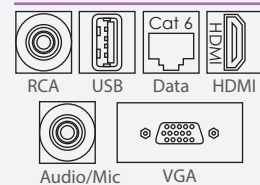

CABLE EXIT

This range features a swivelling cable exit with a 90° range. It extends the cable life by relieving stress where the cable exits the unit through the specially designed cable grip.

AESTHETICS

Wide variety of colours and finishes for both metal and plastic components complement any environment. Contact your distributor for more information.

SWITCHES

The unit is able to house a 15A Thermal Overload Switch as well as other standard red and green switches.

POWER OUTLETS

The Slimline range features the Australian, Brazilian, SA, Schuko, Swiss, US and UK power outlets with more international outlets available soon. Available in black, grey and white. Contact your distributor for more information or visit: www.powerlogic.net

CONFIGURATIONS

Units can be assembled in almost any configuration with a wide variety of combinations of power outlets, peripherals, colours and finishes.

PERIPHERAL OPTIONS

* USB Smart Charger available