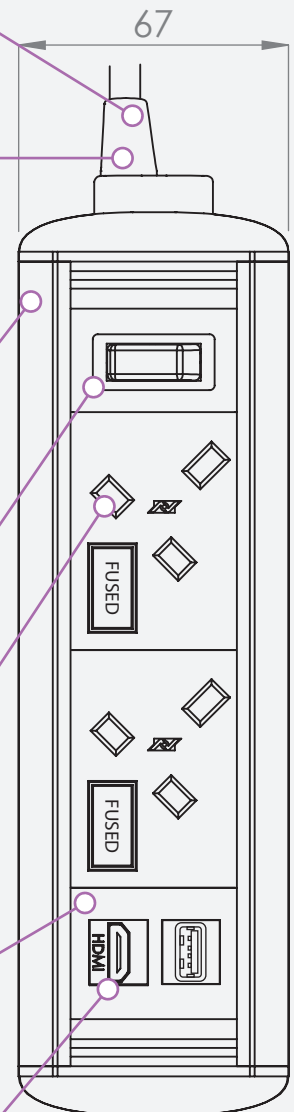

CABLE EXIT

This range features a swivelling cable exit with a 90° range. It extends the cable life by relieving stress where the cable exits the unit through the specially designed cable grip.

AESTHETICS

CONFIGURATIONS

Units can be assembled in almost any configuration with a wide variety of combinations of power outlets, peripherals, colours and finishes.

PERIPHERAL OPTIONS

* USB Smart Charger available

MOUNTING OPTIONS

All Slimline units have a T-channel running along the bottom of the extrusion used for prefitting desk clamps if requested. Clamps angle the unit at 45° to ensure the most ergonomic position. For more information visit: www.powerlogic.net

* Length dependant on configuration.

All measurements are in millimeters unless otherwise indicated