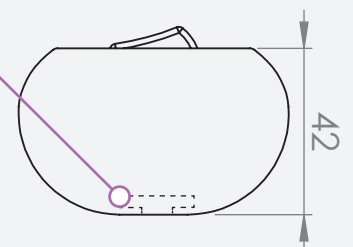

MOUNTING OPTIONS

All Slimline units have a T-channel running along the bottom of the extrusion used for prefitting desk clamps if requested. Clamps angle the unit at 45° to ensure the most ergonomic position. For more information visit: www.powerlogic.net

* Length dependant on configuration.

All measurements are in millimeters unless otherwise indicated